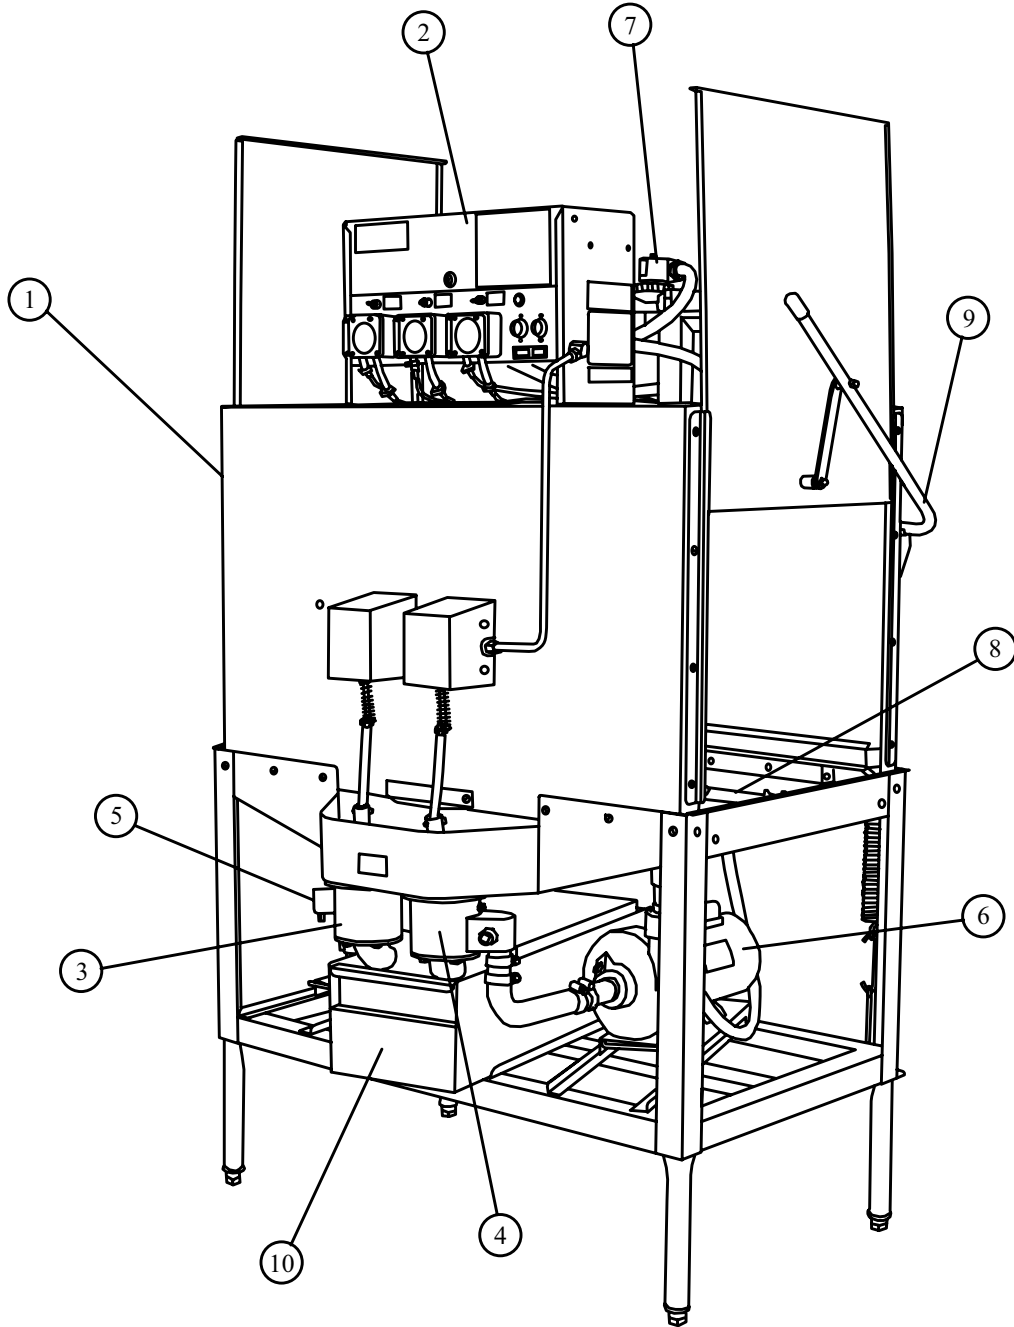

028-0090
Model: 5-AG-S
DISHMACHINE

American Dish Service